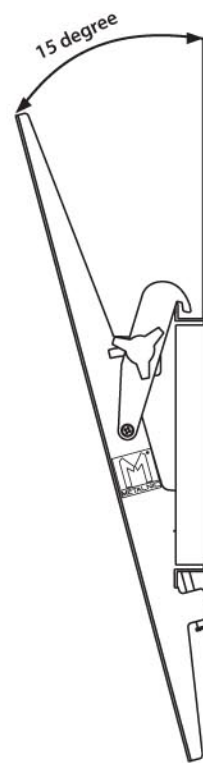

Front View.

Side View.

Tilt View.

Specification

Screen Size	32" - 60"*
Weight Capacity	75 kgs(165 lbs)
Tilt Function	15 degree**(Downward)
Pan Function	n/a
Bubbel Level	Yes
Wall Distance	52 mm.
Color Available	Black/Silver
Vesa Size (Mounting Pattern)	200*100,200*200,300*300 400*400,600x400 mm.

Dimension

Width	720 mm
Height	500 mm
Depth	52 mm
Weight	2.9 kgs

*Idea screen Size will be on based vesa size and weight of panel.

**Depends on the screen size.