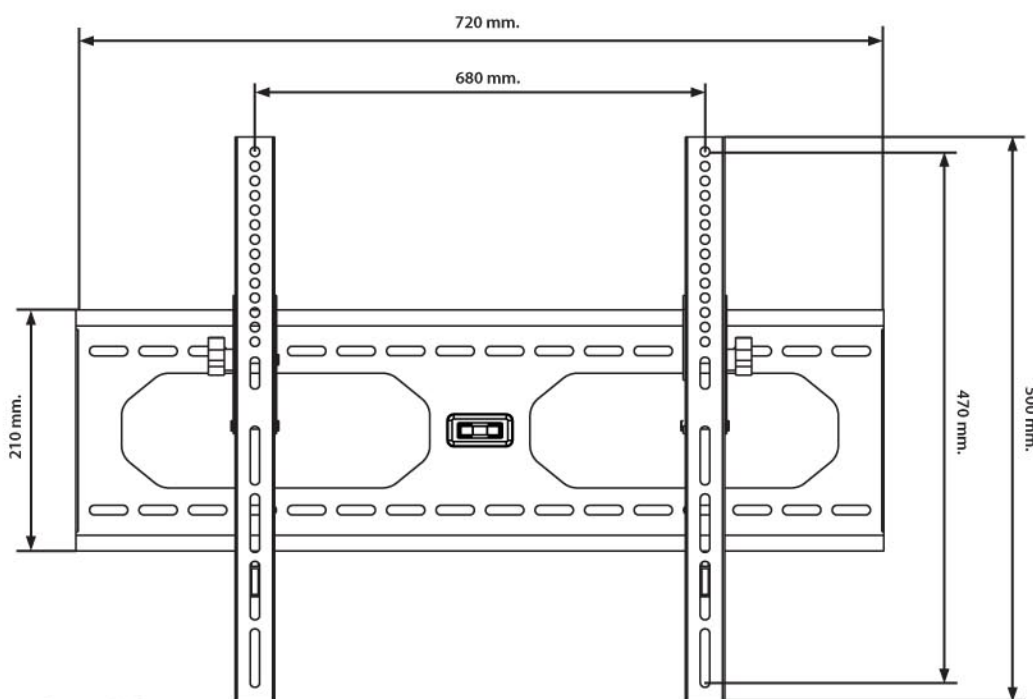

Front View.

Side View.

Tilt View.

Specification

Screen Size	32" - 60"*
Weight Capacity	75 kgs(165 lbs)
Tilt Function	15 degree**(Downward)
Pan Function	n/a
Bubbel Level	Yes
Wall Distance	52 mm.
Color Available	Black/Silver
Vesa Size (Mounting Pattern)	200*100,200*200,300*300 400*400,600x400 mm.

Dimension

Width	720 mm
Height	500 mm
Depth	52 mm
Weight	2.9 kgs

*Idea screen Size will be on based vesa size and weight of panel.

**Depends on the screen size.